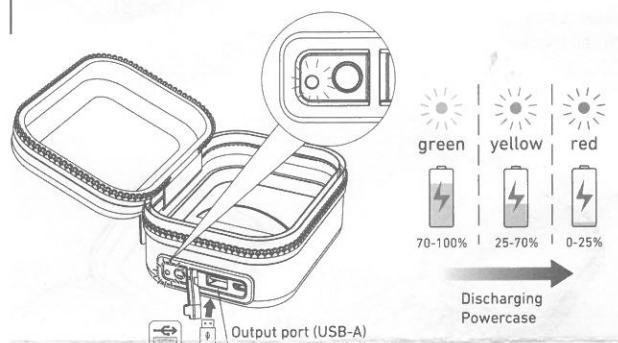

LEDLENSER Powercase

Powercase

5000mAh
Output: 5V/2.4A
Input: 5V/2A

2

Ledlenser GmbH & Co. KG
Kronenstr. 5-7 • 42699 Solingen • Germany
Phone +49 212/5948-0 Fax +49 212/5948-200
info@ledlenser.com

ledlenser.com

Powercase_V01
12.11.2019
1J12A0336