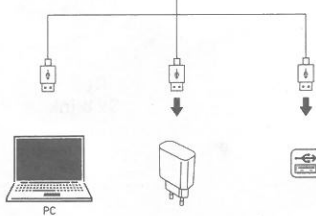

Ledlenser GmbH & Co. KG
Kronenstr. 5-7 • 42699 Solingen • Germany
Phone +49 212/5948-0 Fax +49 212/5948-200
info@ledlenser.com

ledlenser.com

Powercase_V01
12.11.2019
1J12A0336