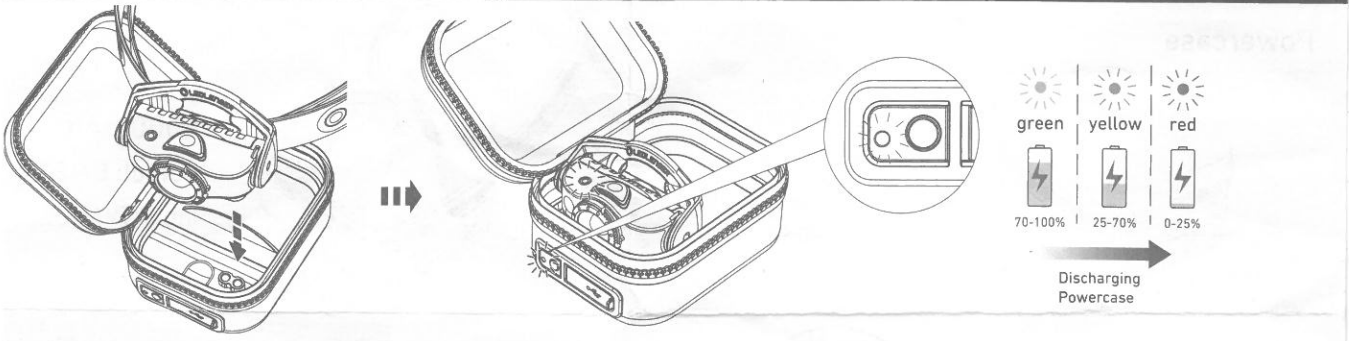

Powercase_V01
12.11.2019
1J12A0336

LEDLENSER Powercase

Low current function for headphones, fitness tracker etc.: