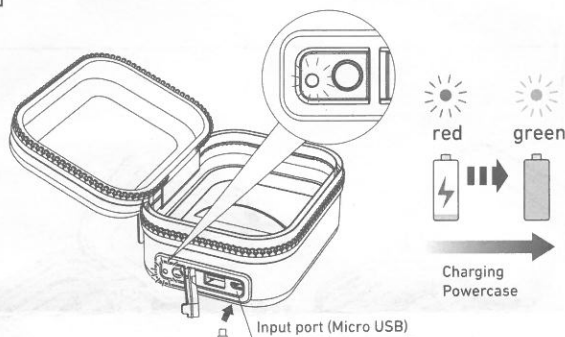

Ledlenser GmbH & Co. KG
Kronenstr. 5-7 • 42699 Solingen • Germany
Phone +49 212/5948-0 Fax +49 212/5948-200
info@ledlenser.com

ledlenser.com

Powercase_V01
12.11.2019
1J12A0336