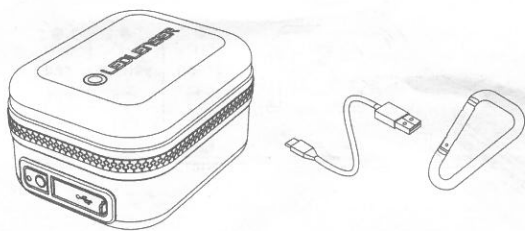

LEDLENSER Powercase

Powercase

5000mAh
Output: 5V/2.4A
Input: 5V/2A