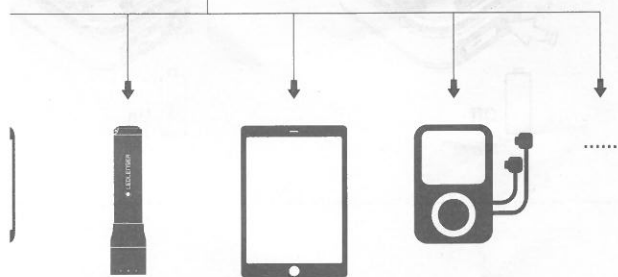

Ledlenser GmbH & Co. KG
Kronenstr. 5-7 • 42699 Solingen • Germany
Phone +49 212/5948-0 Fax +49 212/5948-200
info@ledlenser.com

ledlenser.com

Powercase_V01
12.11.2019
1J12A0336