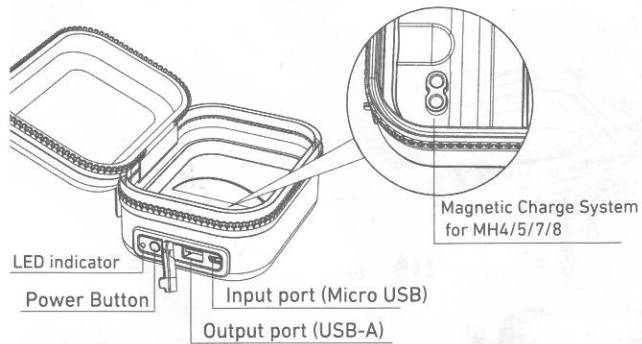

LEDLENSER Powercase

Powercase

5000mAh
Output: 5V/2.4A
Input: 5V/2A

2

Ledlenser GmbH & Co. KG
Kronenstr. 5-7 • 42699 Solingen • Germany
Phone +49 212/5948-0 Fax +49 212/5948-200
info@ledlenser.com

ledlenser.com

Powercase_V01
12.11.2019
1J12A0336